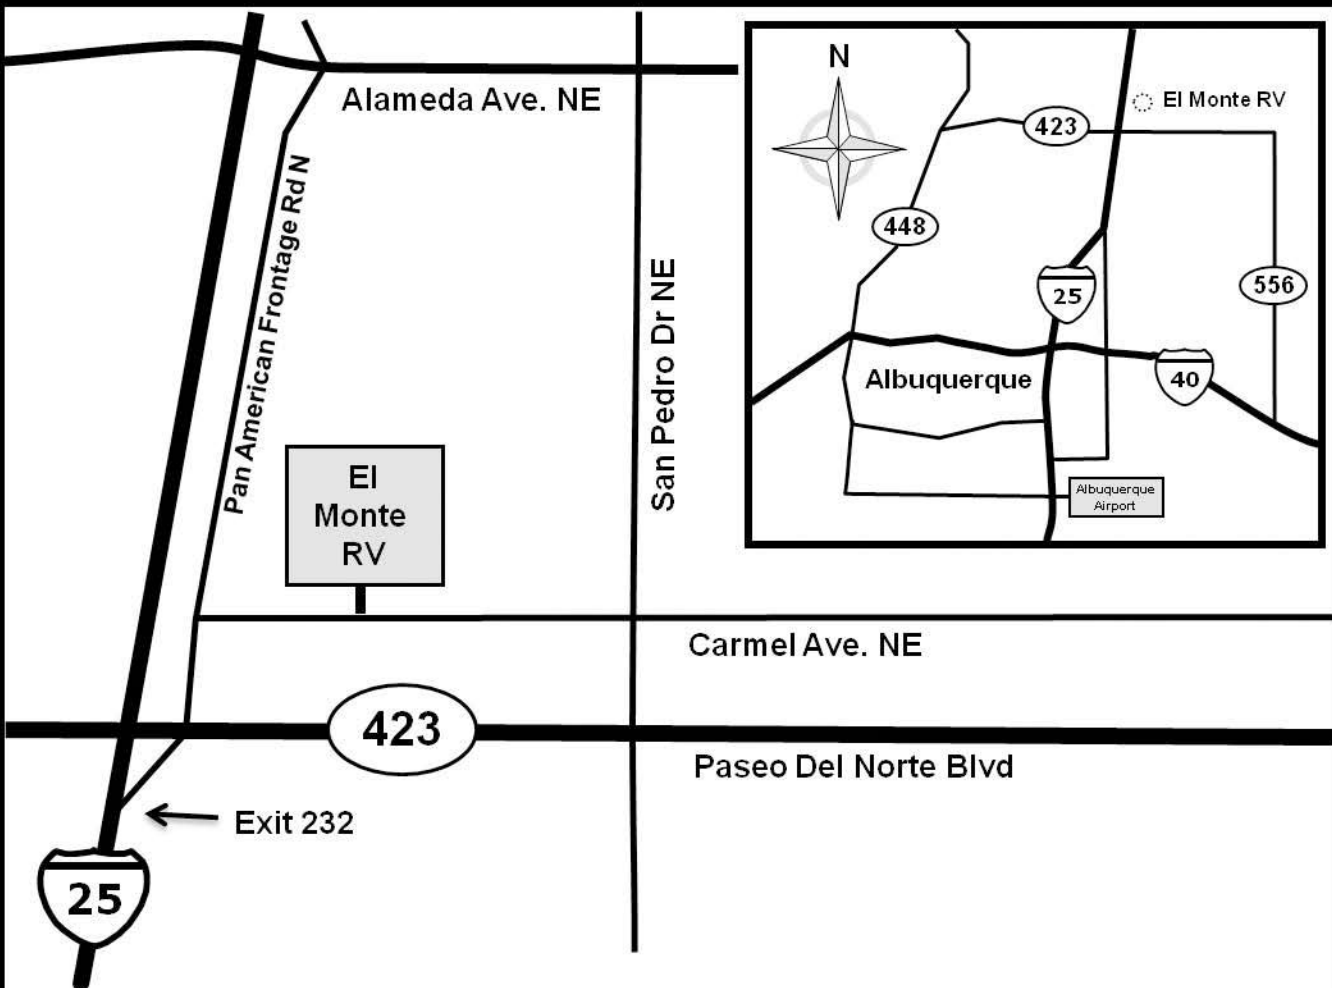

ALBUQUERQUE, NEW MEXICO

El Monte RV
c/o Aloha RV Supercenter
8300 Pan American Fwy. NE
Albuquerque, New Mexico 87133
Tel: (505) 797-8444

Exit Airport on Sunport Blvd SE
Merge onto I-25 N
Take Exit 232 toward NM-423
At light continue straight on
Pan American Frontage Rd N
Turn Right on Carmel Ave. NE
Total: 11.5 miles / 15 min.